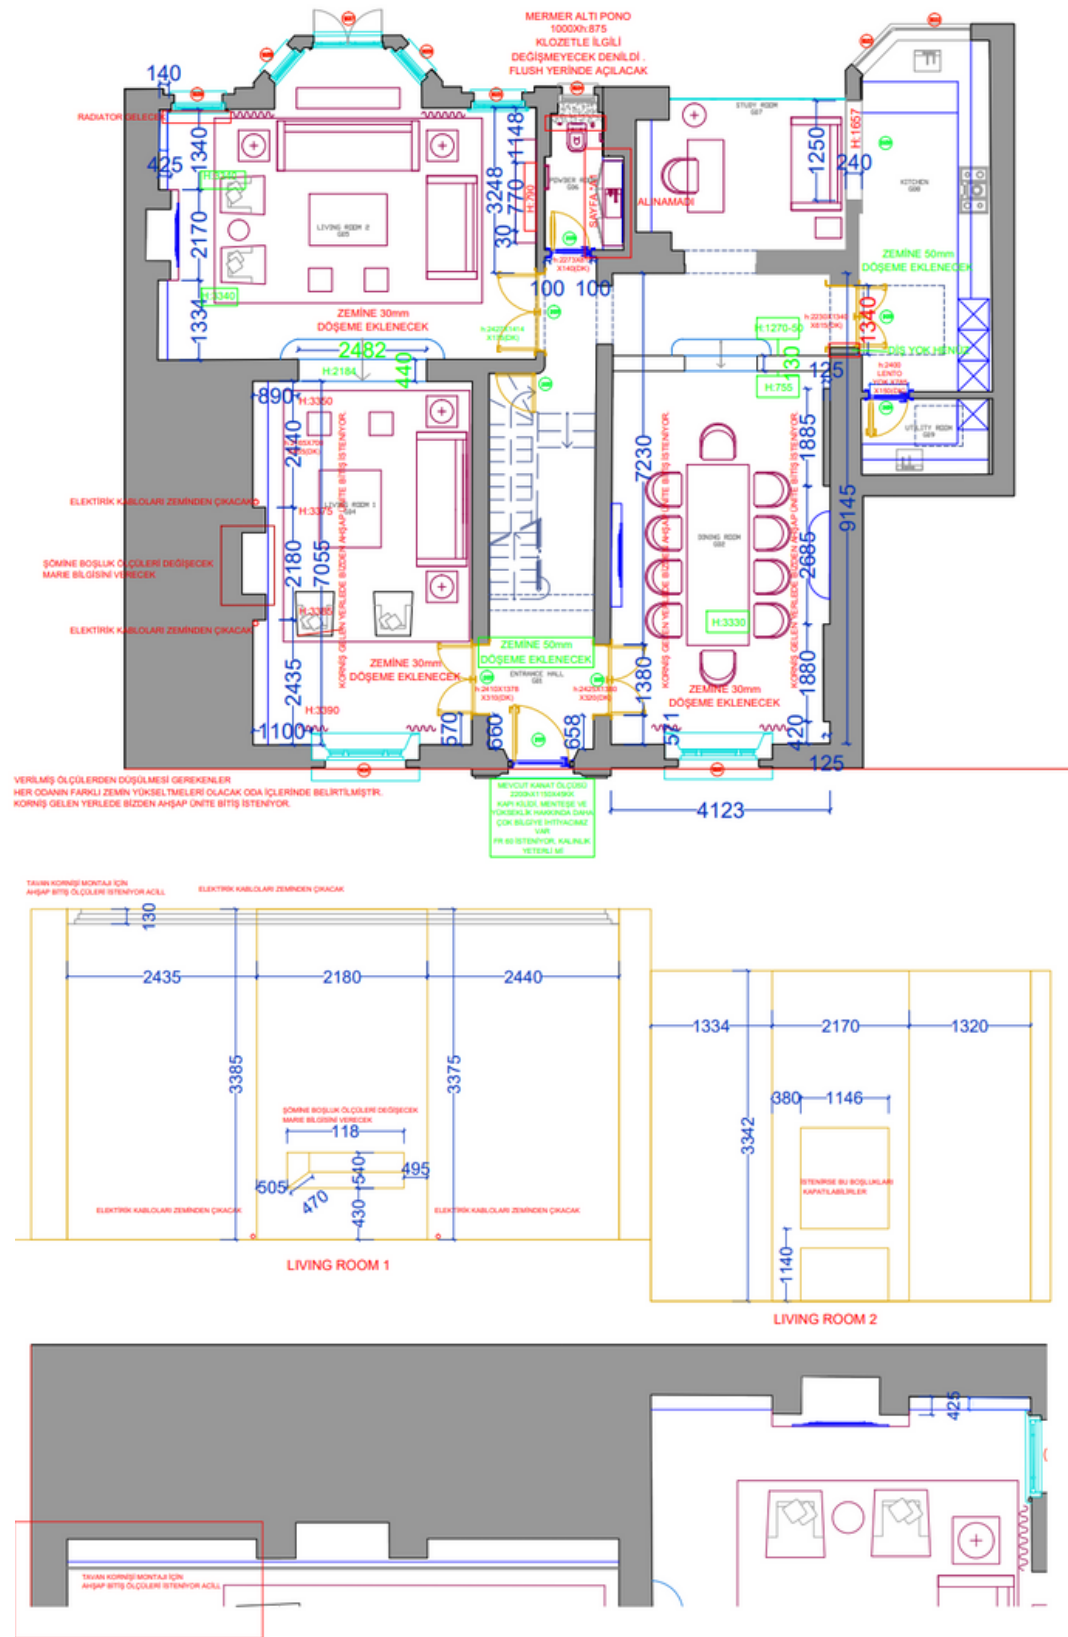

SERDUR GLOBAL AVENUE ROAD - ST. JHONS WOOD LONDON

Site Survey

NADIR ALKAN HAMMERSMITH / LONDON

Site Survey

UMRAN AKAALP
MORTLAKE / LONDON

Site Survey / Furniture Selection

Wodge Modular Chaise Sofa

Eilert Chair

Extreme Lounging Mighty
Faux Leather Bean Bag, Tan

Met Mini TV Stand

YAGMUR SIMSEK BRENTFORD / LONDON

Furniture Installation

TEKNOFROST SOGUTMA DIS. TIC. MANCHESTER

Site Survey

FABRILI BESPOKE FURNITURE EATON PLACE