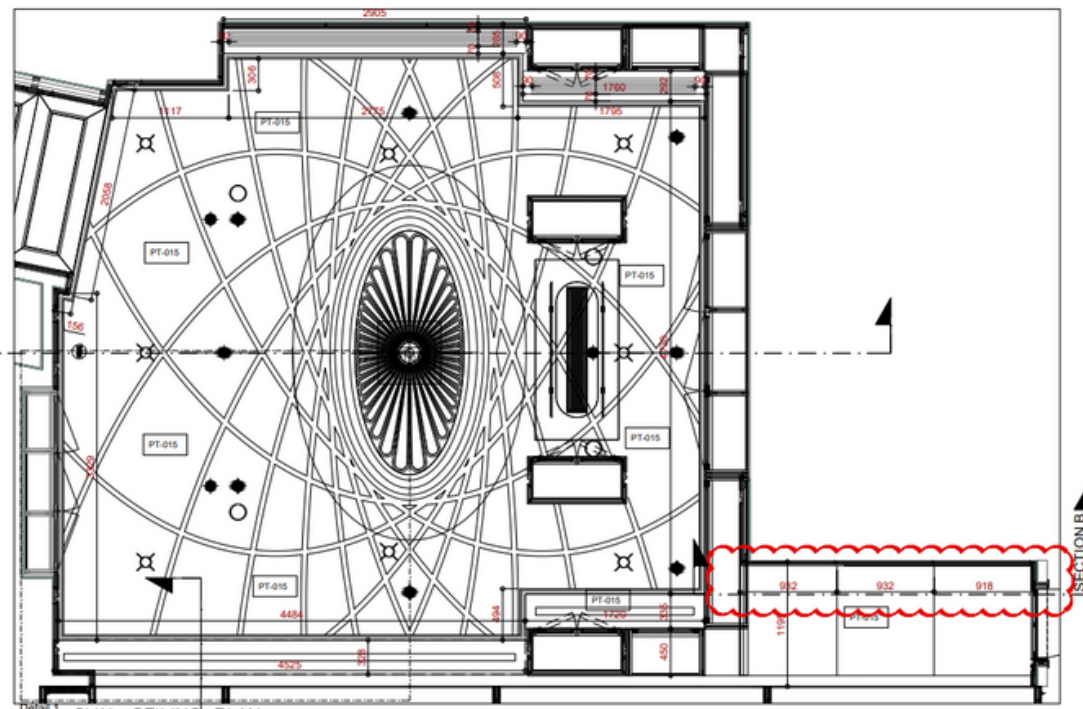

FABRILI BESPOKE FURNITURE

OTC - LIBRARY

Site Survey & Shop-Drawings

FOR THE DETAILS PLEASE REFER TO OTC-PUK-B1-GF-DR-Y-13-0005