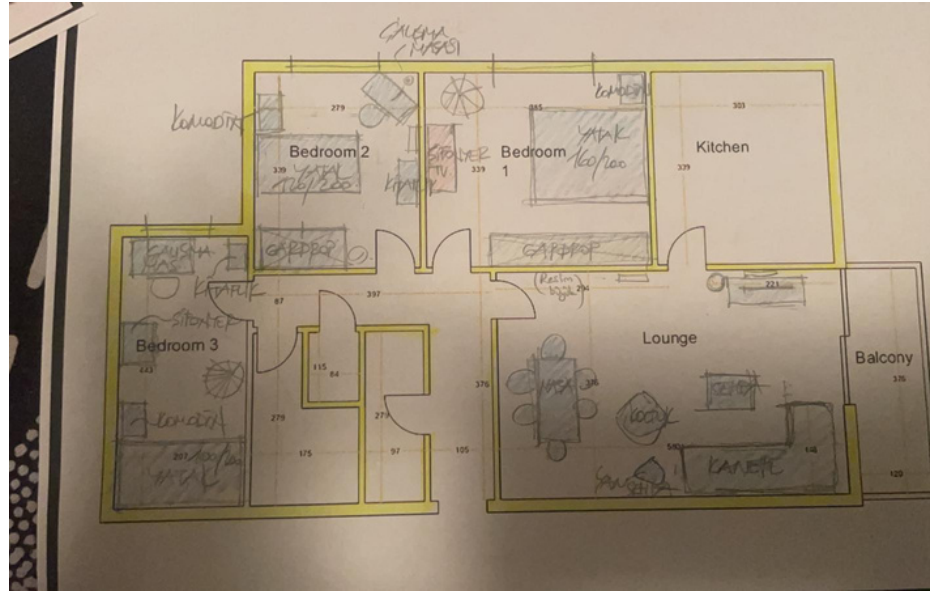

SERDAR TUNA BATH

Interior Design Activities