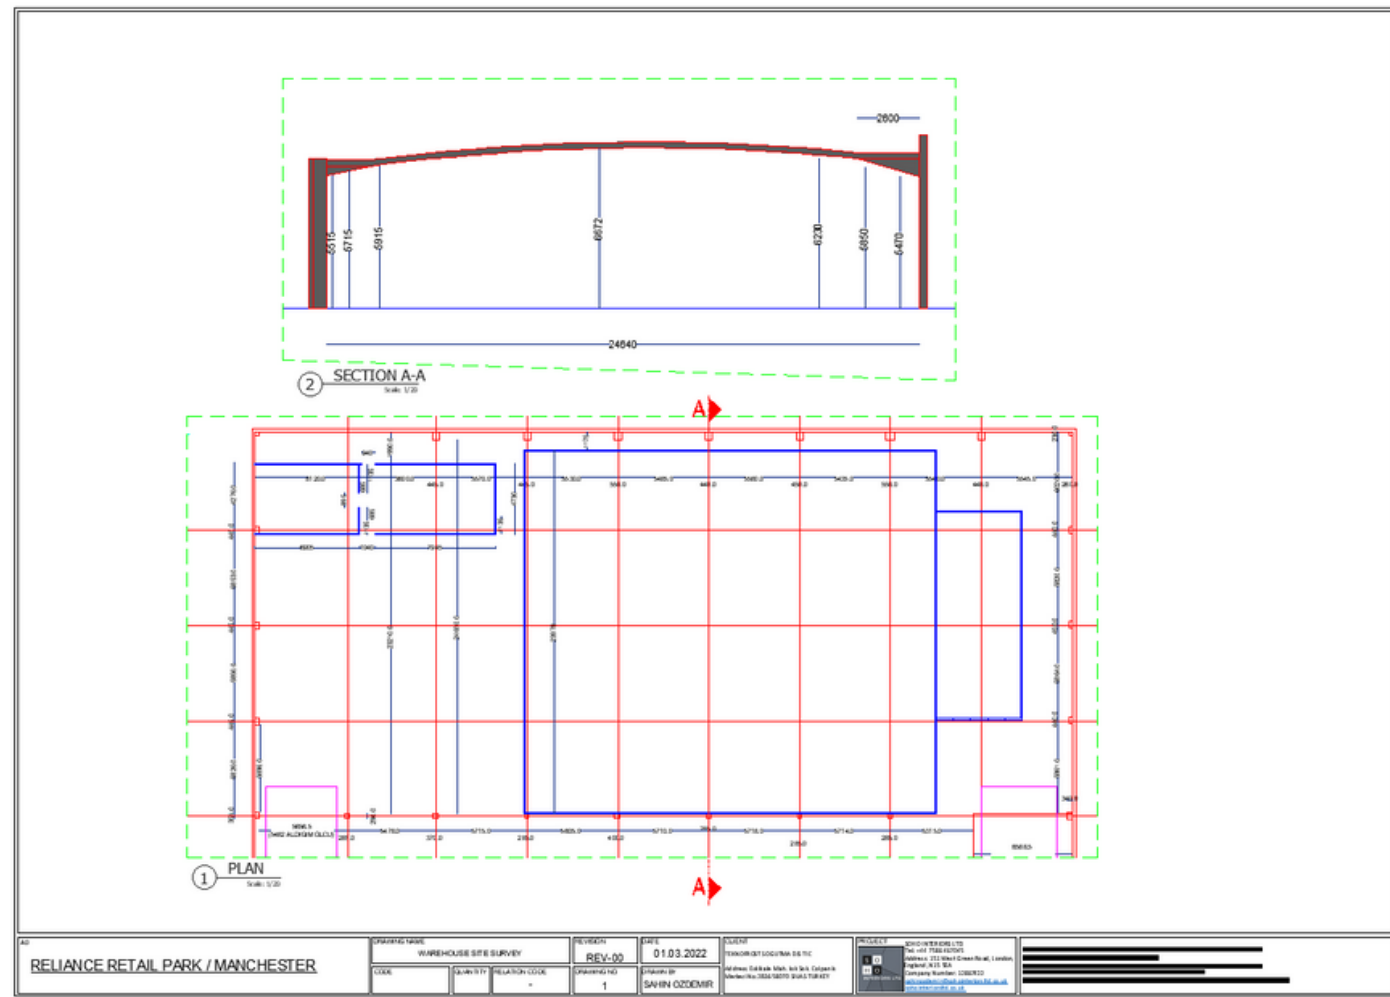

TEKNOFROST SOGUTMA DIS. TIC. MANCHESTER

Site Survey